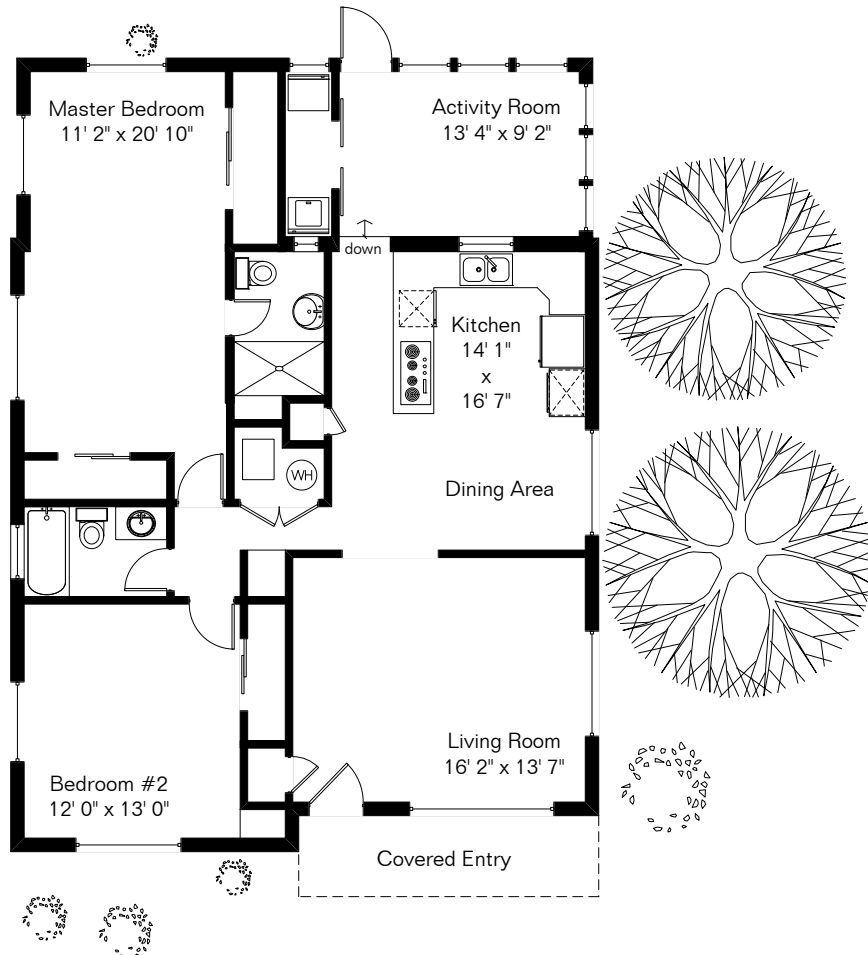

The square footages and room size information are deemed to be reliable but are not guaranteed and should be independently verified.

2045 E 7th St

Carport and storage are farther from house than shown

Living Area 1,400 Sq Ft

Site Visit December 2016

Copyright 2016 Floor Plans First! LLC
All Rights Reserved.

www.FloorPlansFirst.com

Toll Free (877) 887-1500
Voice (520) 881-1500
Fax (520) 791-7701

Floor Plans First!
See the Floor Plan First!